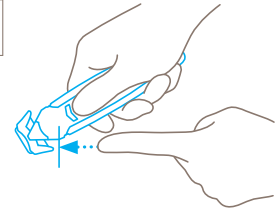

TECHNICAL DATA SHEET

SECUMAX 150 NO. 150001

Safety technology

Concealed blade – a maximum degree of safety

The SECUMAX 150 blade is not an open one, but is hidden from people and goods. This provides you with a maximum degree of safety from cut injuries and from damage to goods.